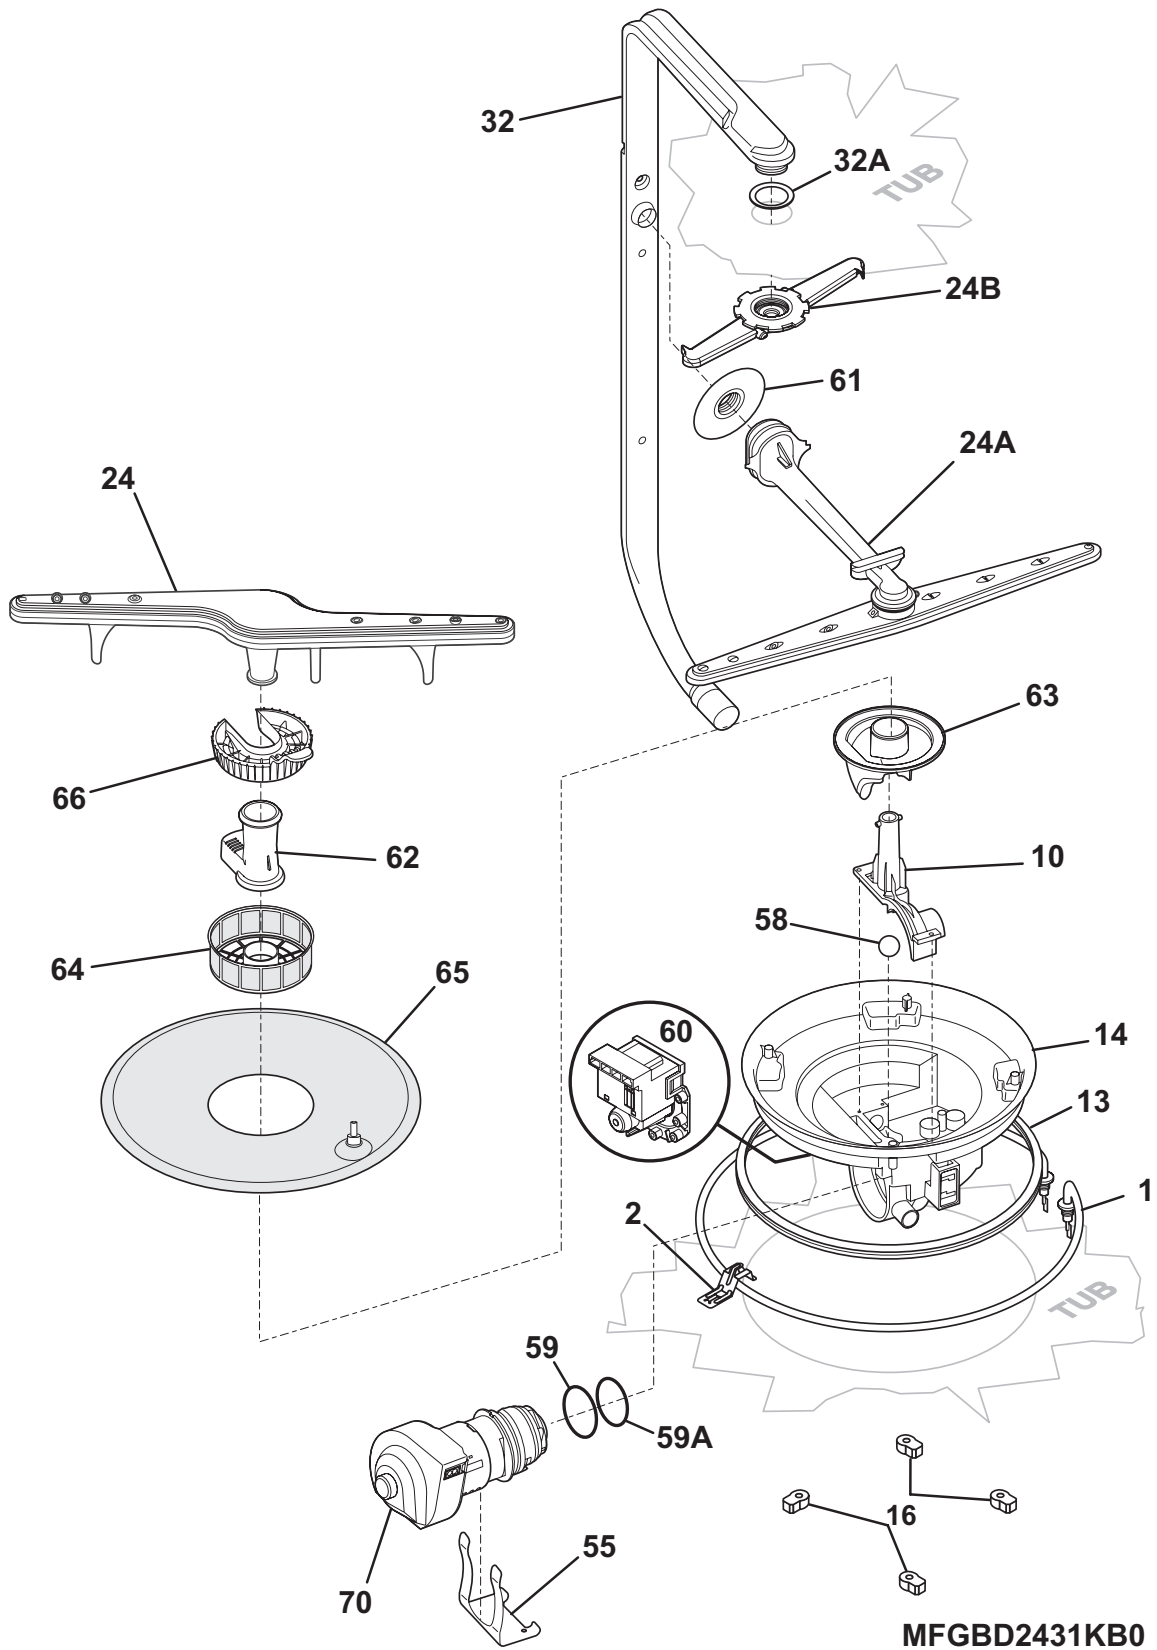

MOTOR & PUMP

MOTOR & PUMP

Model Index: A FGBD2431K (FGBD2431KB1)
B FGBD2431K (FGBD2431KF1)
C FGBD2431K (FGBD2431KQ1)
D FGBD2431K (FGBD2431KW1)

POS. NO	PART NO.		DESCRIPTION
1 #	154663801	A B C D	Heater, round
1*	154106202	A B C D	Nut, heater, (2)
1*	154289801	A B C D	Shield, heater terminal
2	154465101	A B C D	Bracket, heater, (2)
10	154724001	A B C D	Cover, volute
13	154246801	A B C D	Gasket, sump
14	154728201	A B C D	Sump Assembly
16	154246502	A B C D	Retainer, sump
16*	154754901	A B C D	Screw, sump mtg, 8-16, (4)
24	154568002	A B C D	Spray arm, grey, lower, w/heat shield
24A	154792602	A B C D	Spray arm, center
24B	154607802	A B C D	Spray arm, assembly, upper
32	154464101	A B C D	Tube, delivery
32*	154106801	A B C D	Clamp, hose, 1.29" open, worm gear, (2)
32*	154491101	A B C D	Screw, delivery tube
32A	154406401	A B C D	Gasket, delivery tube
55	154595901	A B C D	Bracket, motor
55*	5303316032	A B C D	Screw, truss ss, 8 .625, (7)
58	154246402	A B C D	Check ball
59	154246901	A B C D	O-ring, rear
59A	154247001	A B C D	O-ring, front
60 #	154736201	A B C D	Pump Assembly, drain, w/seal-impeller
60*	154617301	A B C D	Flapper, valve, drain pump
60*	154741501	A B C D	Screw, drain motor mtg, (3)
61	154463402	A B C D	Grommet, delivery tube
62	154294102	A B C D	Support, spray arm, grey, lower
63	154776101	A B C D	Base, soil director
64	154252302	A B C D	Filter, soil director, grey
65	154283005	A B C D	Filter Assy, grey
66	154252702	A B C D	Trap, glass, grey
70 #	154594201	A B C D	Motor & Pump Assy
*	154200601	A B C D	Screw, #10-16 x 3/8
*	154297701	A B C D	Screw, retainer-thermo